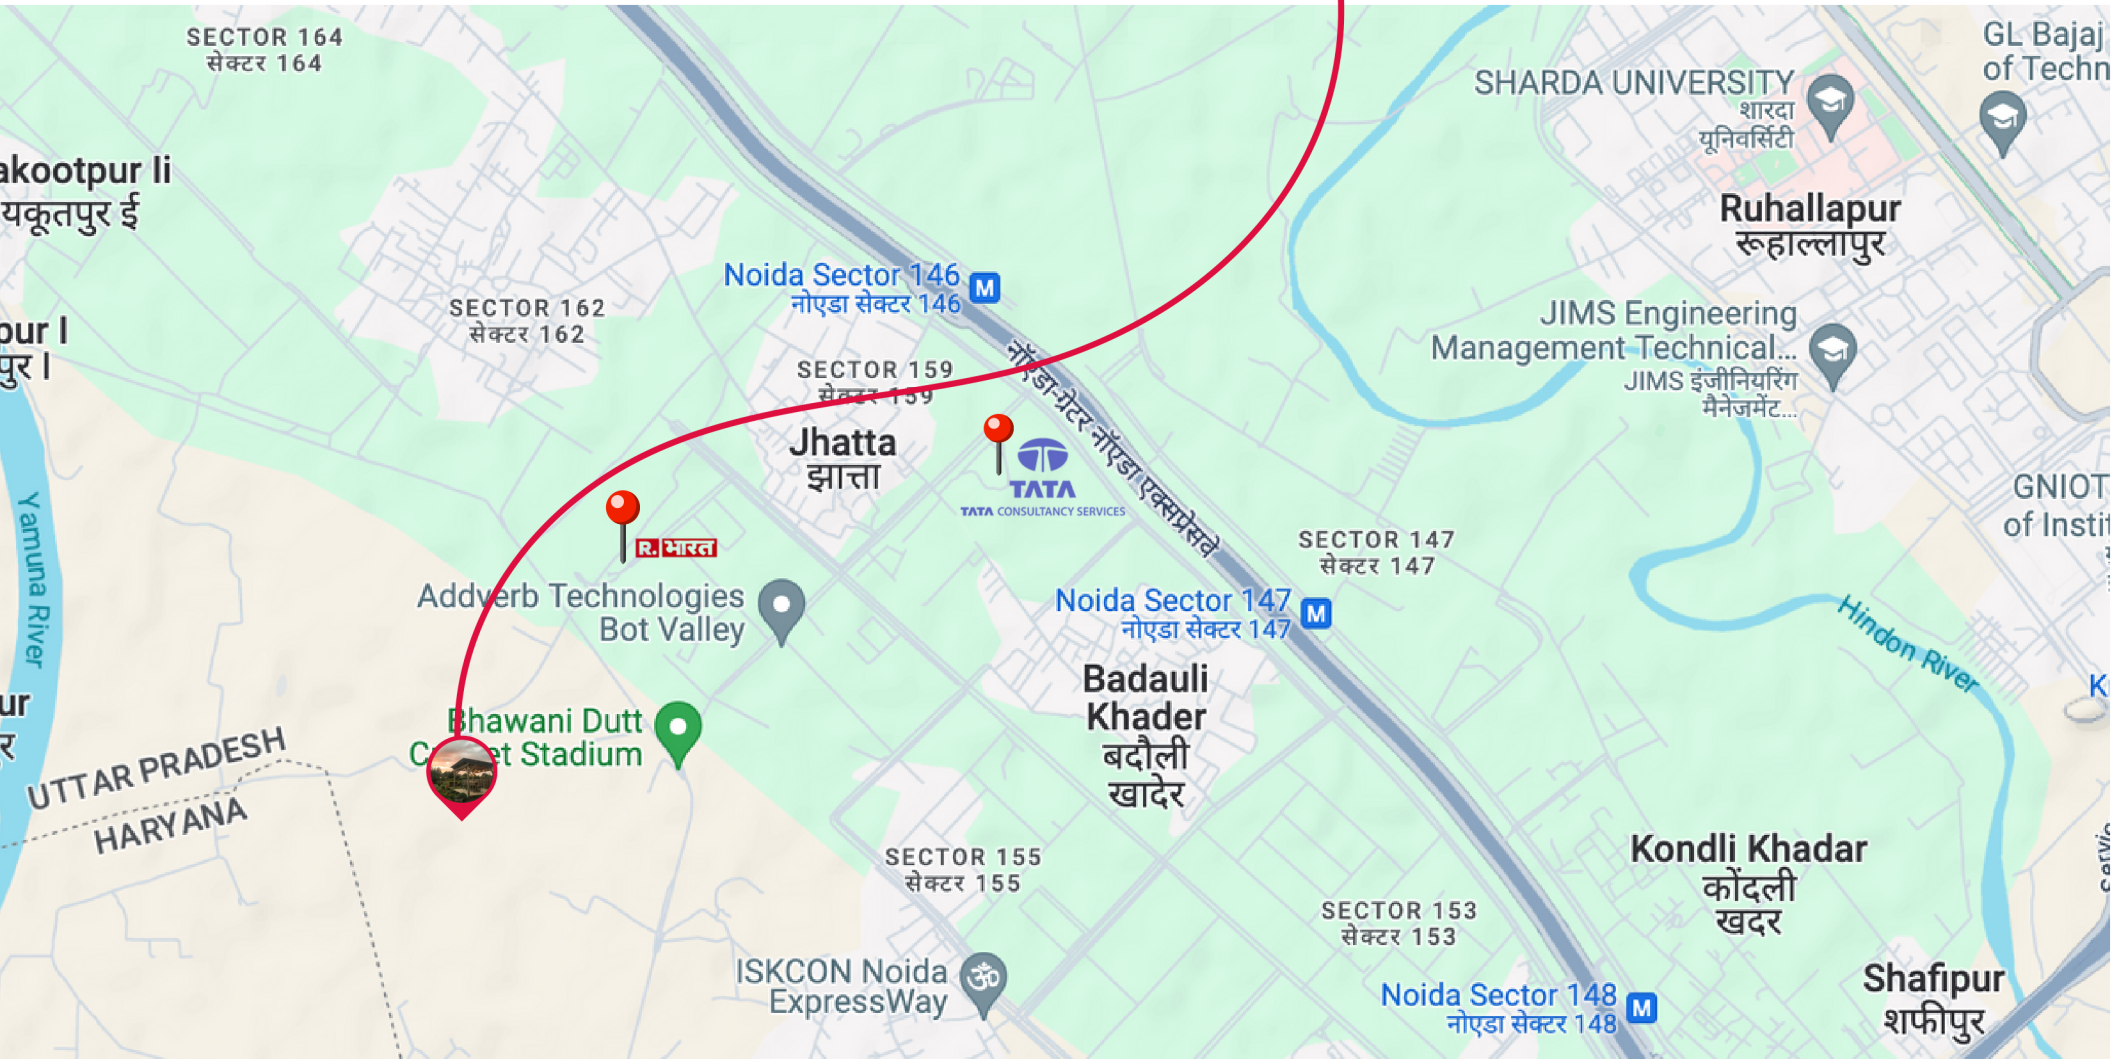

LOCATION MAP

LakeView Farms, Sector 156, Noida

Landmarks : TCS CAMPUS, Sector 157, Noida & R Bharat Office, Sector 158, Noida